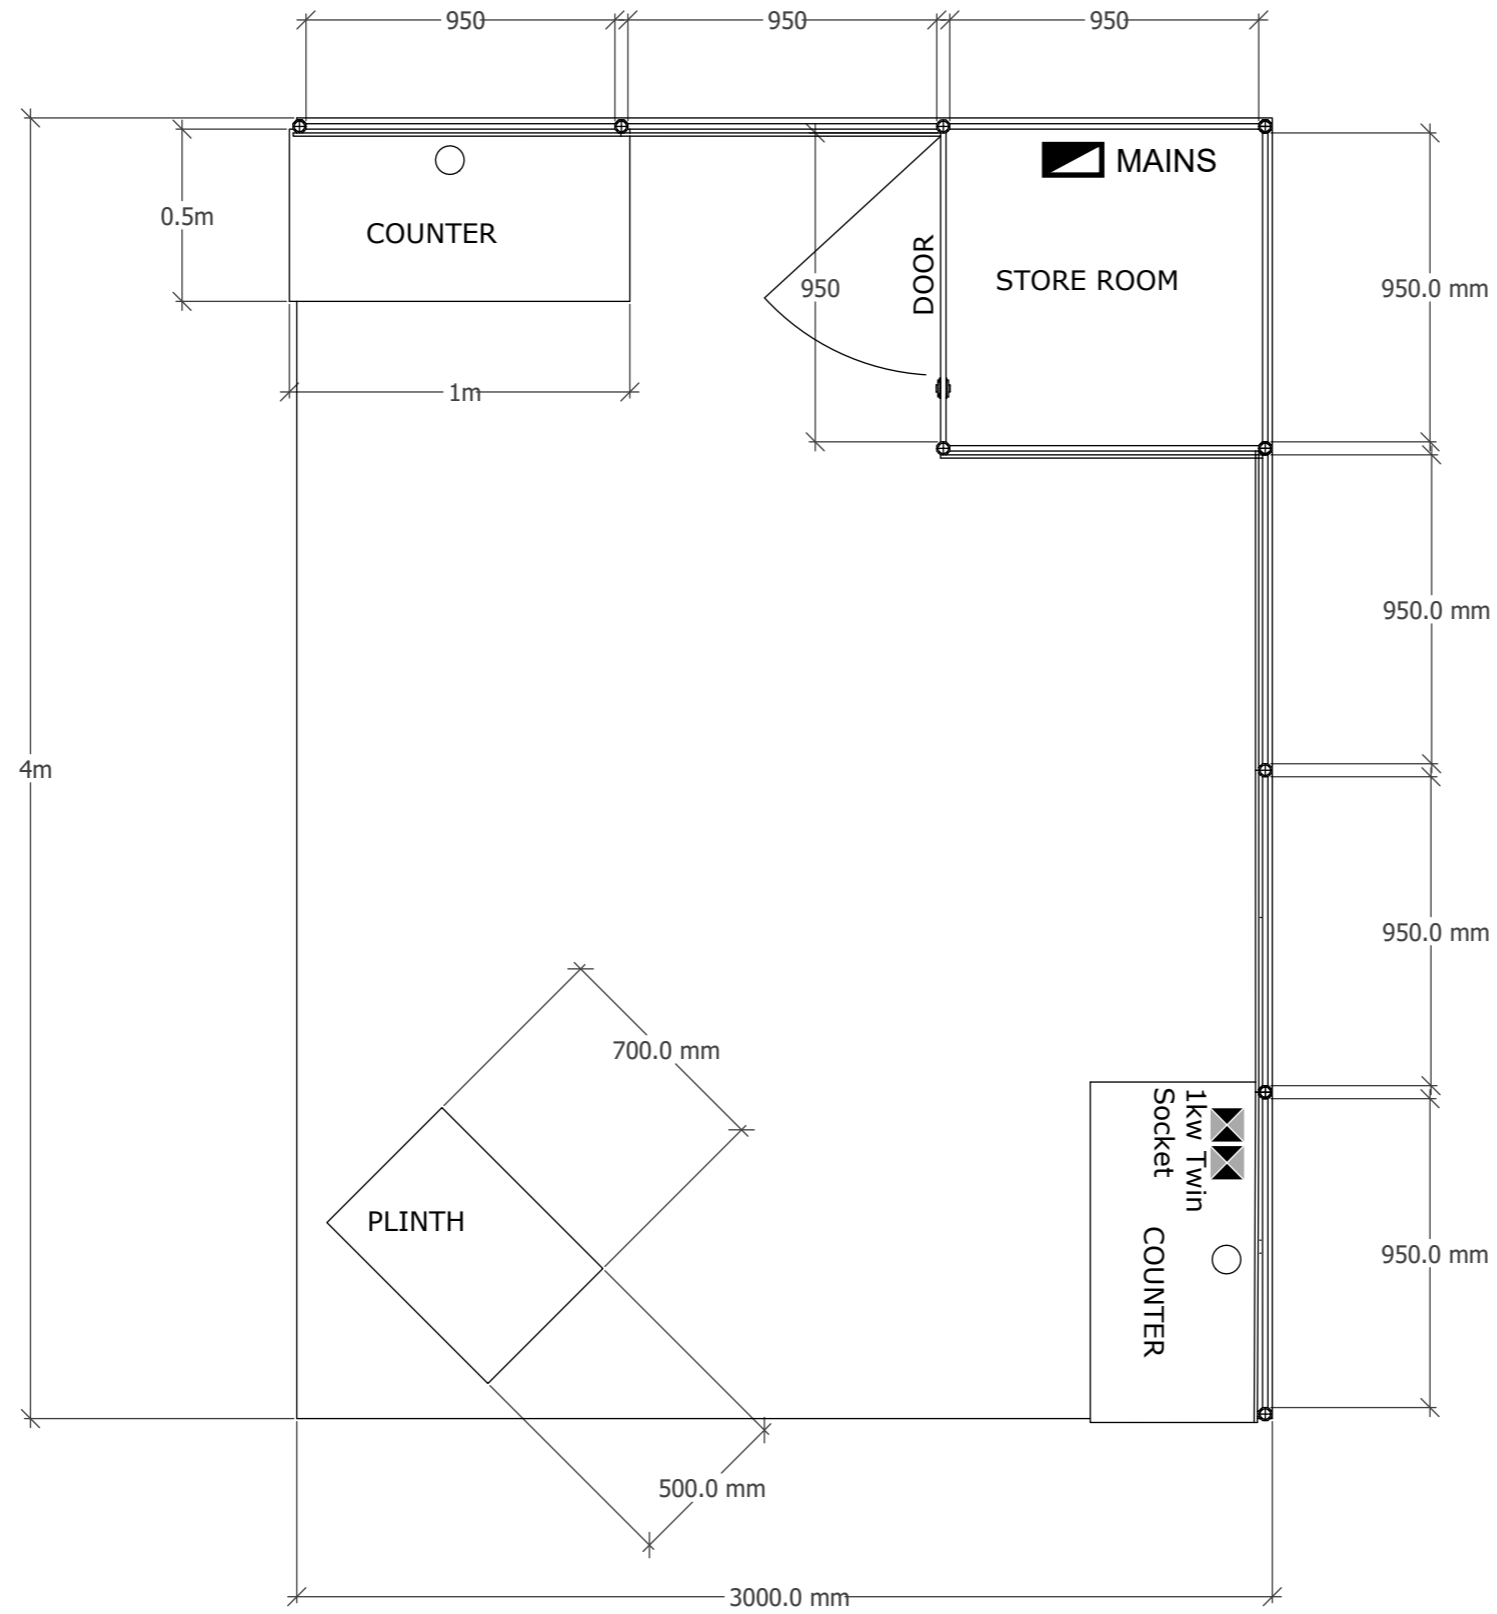

1: 1011mm (w) x 1600mm (h)

2: 985mm (w) x 2500mm (h)

Door:

Header: 950mm (w) x 430mm (h)

Middle: 440mm (w) x 950mm (h)

Base: 660mm (w) x 780mm (h)

3: 1005mm (w) x 2500mm (h)

4: 985mm (w) x 2500mm (h)

5: 990mm (w) x 2500mm (h)

6: 1011mm (w) x 1600mm (h)

Plinth:

Front: 700mm (w) x 1000mm (h)

Sides (4): 500mm (w) x 1000mm (h)

Top: 700mm x 500mm

Electrics Key:

-  MAINS
-  Socket